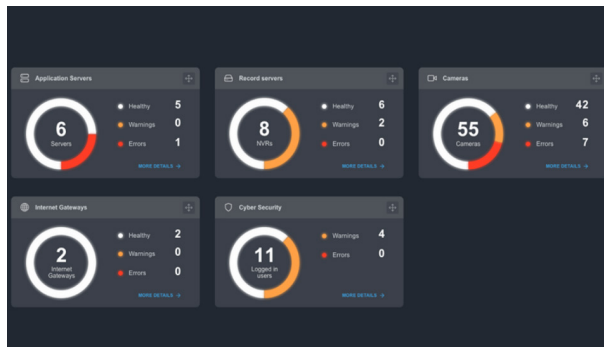

Latest Release Updates

Power of Valerus New Health Dashboard

The Dashboard has been redesigned to provide a better user experience and clearer graphical tools.

- Monitor device health statuses and receive alerts indicating when devices aren't working properly.
- Gain valuable insight from the statistics and performance data of your connected devices, RAM and CPU usage and more.
- Cybersecurity provides a list of current logged in users, a duplicate user warning when the same user is logged in from two different devices and an option to remove a user if necessary.