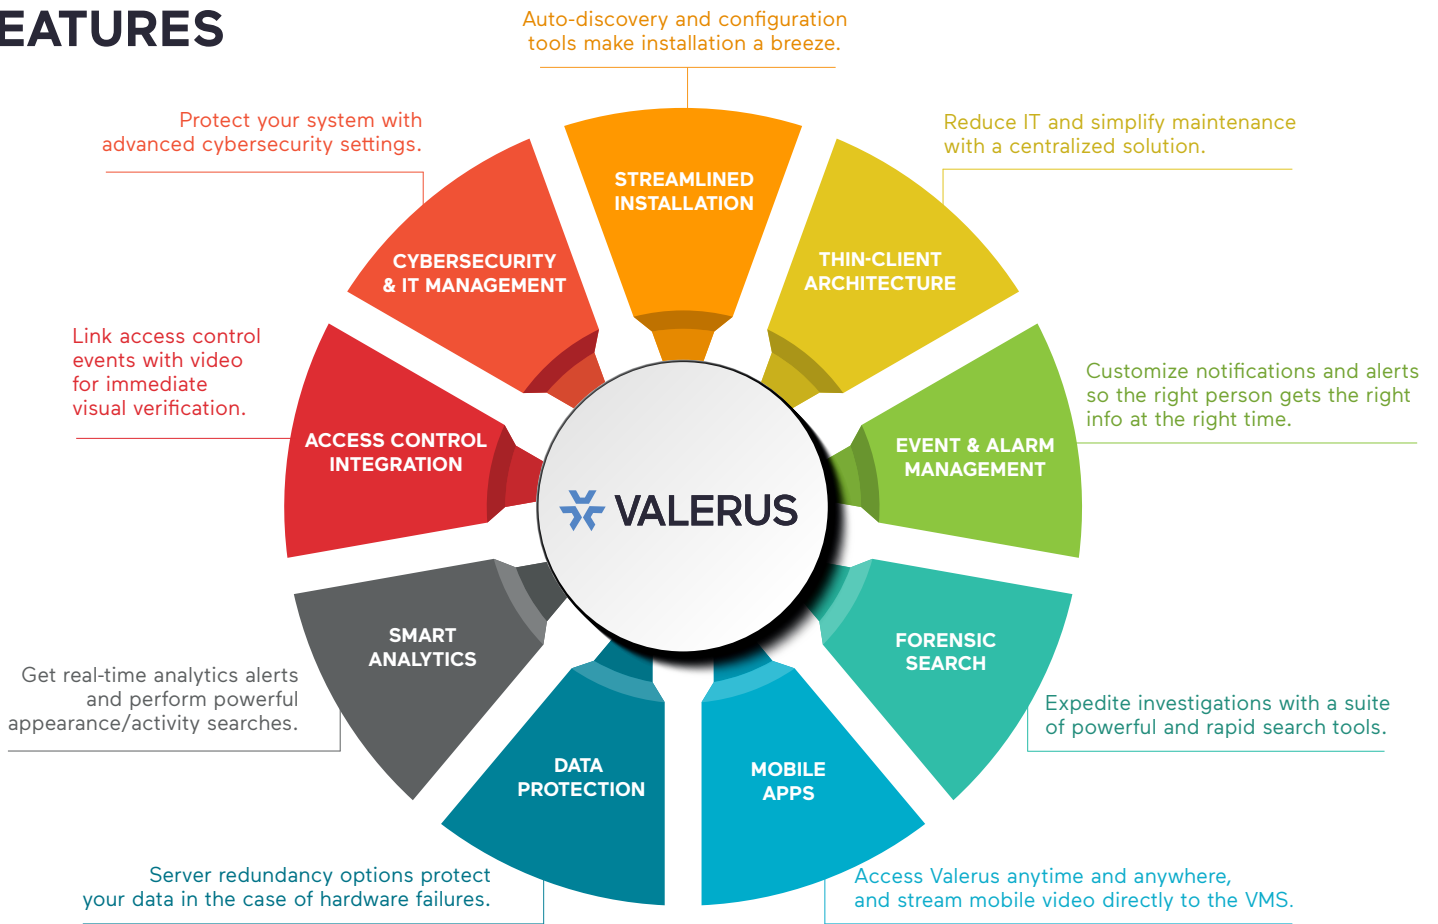

FEATURES

Latest Release Updates

Power of Valerus New Health Dashboard

The Dashboard has been redesigned to provide a better user experience and clearer graphical tools.

- Monitor device health statuses and receive alerts indicating when devices aren't working properly.
- Gain valuable insight from the statistics and performance data of your connected devices, RAM and CPU usage and more.
- Cybersecurity provides a list of current logged in users, a duplicate user warning when the same user is logged in from two different devices and an option to remove a user if necessary.

Mobile Video Streams Capabilities

Turn your cell phone into a powerful security asset with our mobile video streaming feature.

- Operators can send live video from their smartphones into Valerus to better document patrols and incidents that may otherwise go unrecorded.
- Easily send live video streams from your smartphone to Valerus.
- Quickly share links of live video or playbacks so you can better document incidents.
- Access this mobile feature anytime, anywhere.